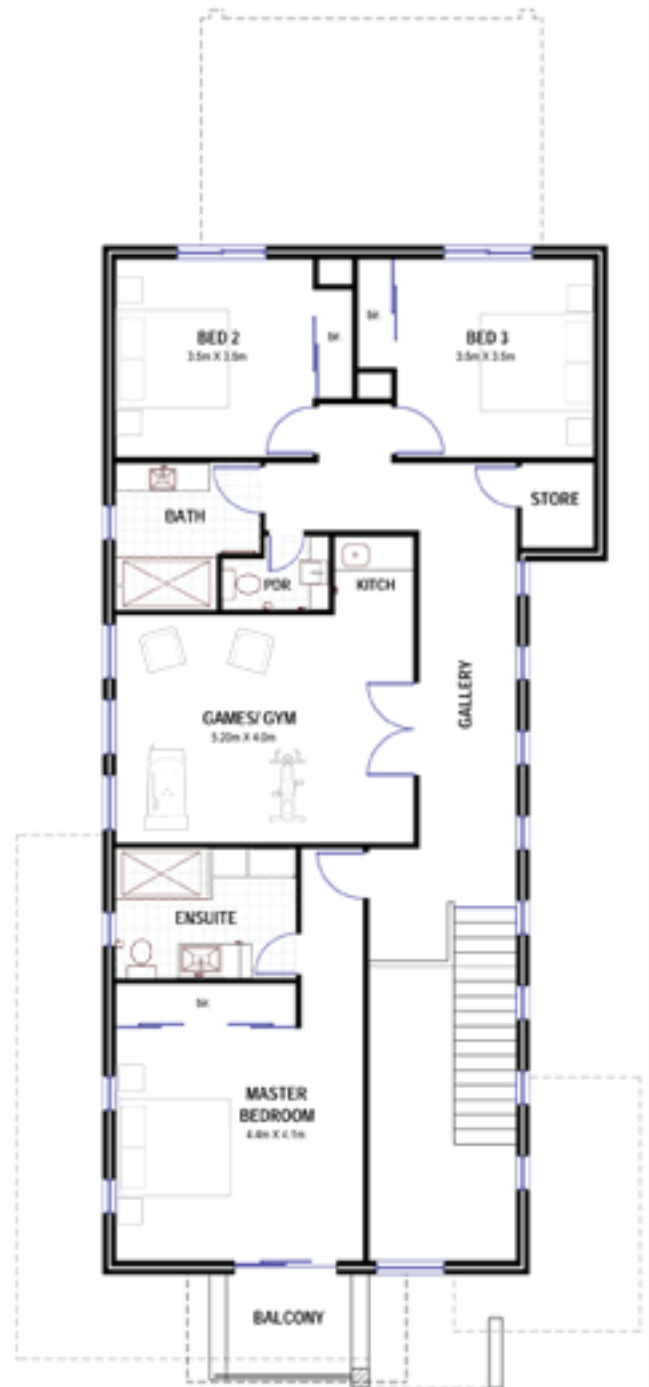

THE BOULEVARD

This family home may be set on a narrow block, but once you step through the front door you are struck with open spaces. The Sydney Blue Gum staircase leads your eyes up to what appears to be a never ending void.

Once being lead up these sophisticated, modern stairs you will discover three generous sized bedrooms. One of these being the master suite. Floor to ceiling robes make the most of what otherwise would be unused space. The ensuite is a large room, enhanced by a fully frameless shower screen. The warm tones brought in by feature tiles and the Caesar Stone top will keep you cosy on winter mornings, much the same as your second bathroom.

The luxurious theatre room on the second floor is the crème a la crème. The dark chocolate walls are accompanied by your very own bar – what more could you want?

Make your way down the stairs and take the passage to the ultimate entertaining area. This home was designed with family in mind. The kitchen, dining and living areas are one.

- Marie - "Very, very nice. It has it all"
- Amina - "Very well designed"
- Lorraine - "Very beautiful. Well built"
- Adam - "Very well done. Fabulous"

GROUND FLOOR

UPPER FLOOR