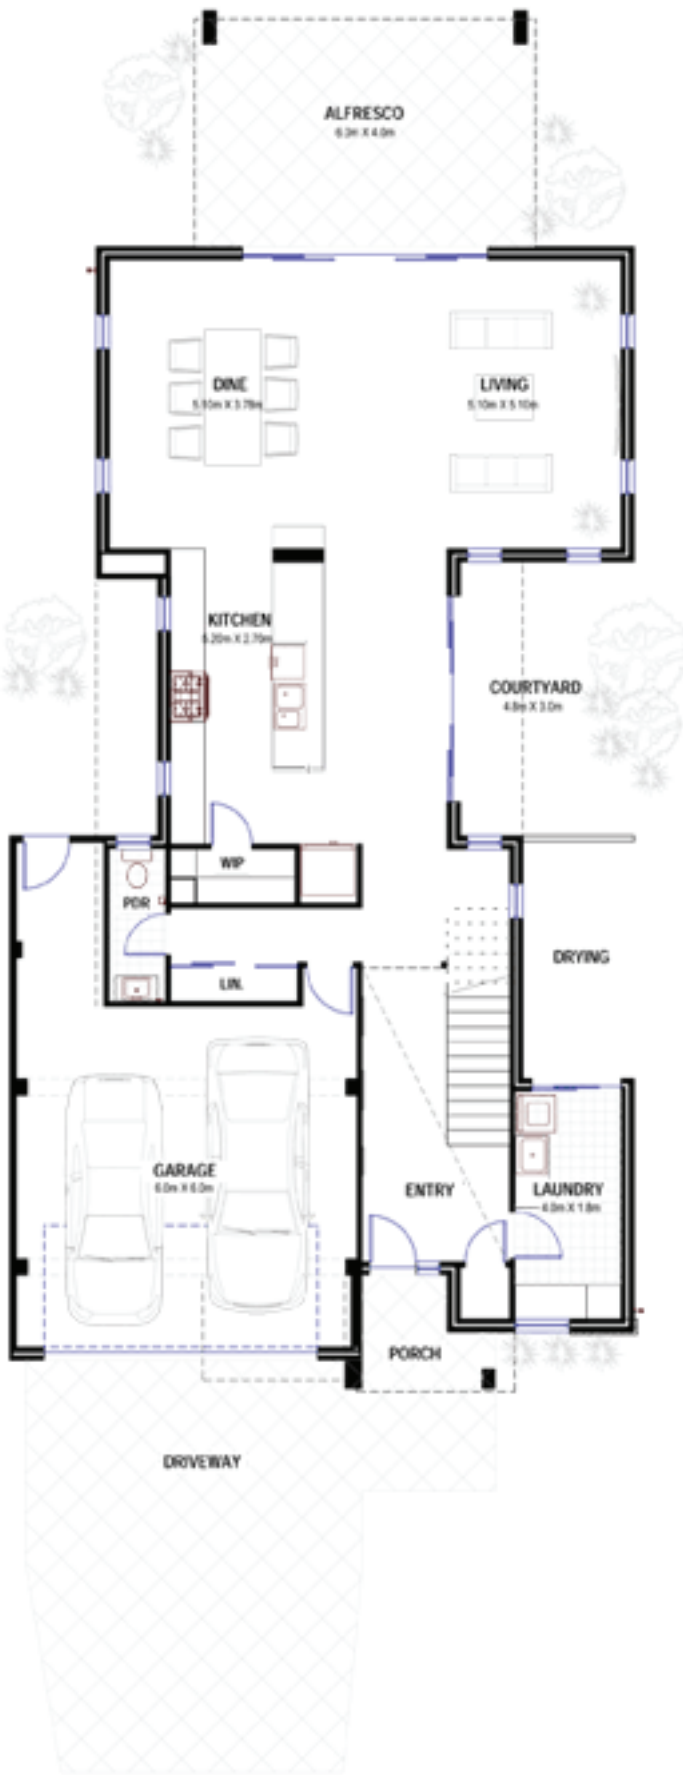

THE BOULEVARD

This family home may be set on a narrow block, but once you step through the front door you are struck with open spaces. The Sydney Blue Gum staircase leads your eyes up to what appears to be a never ending void.

Once being lead up these sophisticated, modern stairs you will discover three generous sized bedrooms. One of these being the master suite. Floor to ceiling robes make the most of what otherwise would be unused space. The ensuite is a large room, enhanced by a fully frameless shower screen. The warm tones brought in by feature tiles and the Caesar Stone top will keep you cosy on winter mornings, much the same as your second bathroom.

The luxurious theatre room on the second floor is the crème a la crème. The dark chocolate walls are accompanied by your very own bar – what more could you want?

Make your way down the stairs and take the passage to the ultimate entertaining area. This home was designed with family in mind. The kitchen, dining and living areas are one.

- Marie - "Very, very nice. It has it all"
- Amina - "Very well designed"
- Lorraine - "Very beautiful. Well built"
- Adam - "Very well done. Fabulous"

GROUND FLOOR

UPPER FLOOR